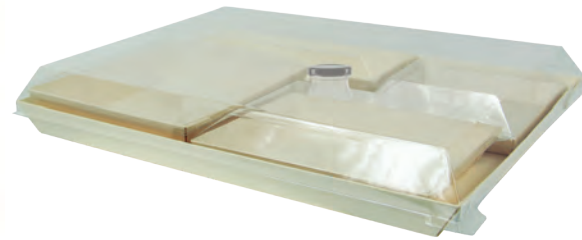

Brass Knuckles «Picnic» Bento Box with 2 Window Box Compartments - 200 VIP Sets

SKU: CDP176KRAY5 Kit Includes

2 Cases of 210KRAYB155 (34oz) QTY: 250pcs/cs
 2 Cases of 210CDP177 QTY: 100pcs/cs

Wood «Perfect Cheese Board» Bento Box Tray with 4 Compartments + 1 Jar - 100 VIP Sets