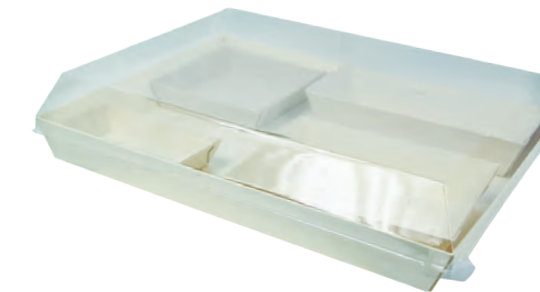

Samurai Wood Bento Box Tray with 4 Compartments - 100 VIP Sets

SKU: SAMSAM2 Kit Includes

- 1 Case of 210SAMBQ274 (64oz) QTY: 100pcs/cs
- 2 Cases of 210SAMLT274 QTY: 50pcs/cs
- 1 Case of 210SAMBQ65 (5oz) QTY: 100pcs/cs
- 1 Case of 210SAMBQ215 (14oz) QTY: 100pcs/cs
- 1 Case of 210SAMBQ130 (16oz) QTY: 100pcs/cs
- 1 Case of 210SAMBQ1313 (8oz) QTY: 100pcs/cs