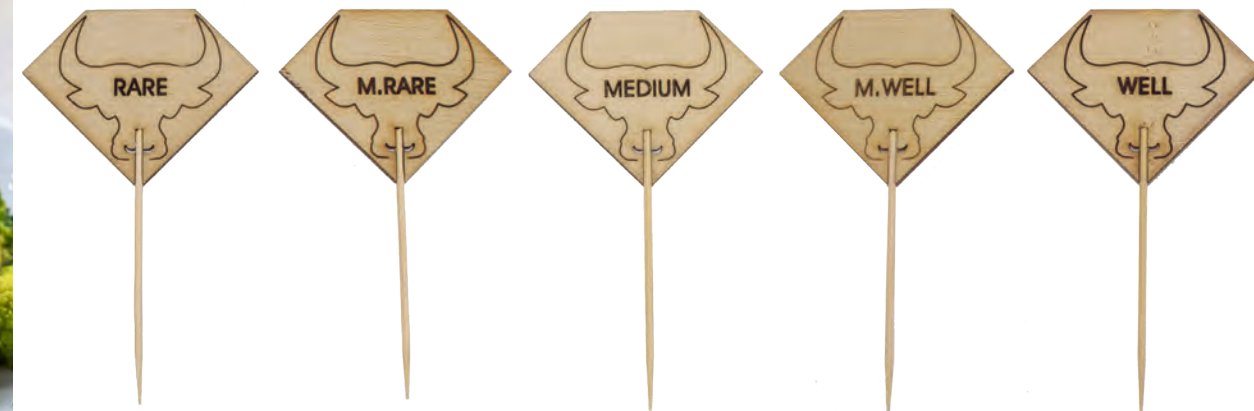

Diamond Shaped Steak Markers with Bull Head

RARE
L:3.7in W:2.1in
QTY: 1000 pcs (10 x 100 pcs)
Material:Bamboo
SKU: 209BBRUMPYR

MEDIUM RARE
L:3.7in W:2.1in
QTY: 1000 pcs (10 x 100 pcs)
Material:Bamboo
SKU: 209BBRUMPYMEDRA

MEDIUM
L:3.7in W:2.1in
QTY: 1000 pcs (10 x 100 pcs)
Material:Bamboo
SKU: 209BBRUMPYM

MEDIUM WELL
L:3.7in W:2.1in
QTY: 1000 pcs (10 x 100 pcs)
Material:Bamboo
SKU: 209BBRUMPYMW

WELL
L:3.7in W:2.1in
QTY: 1000 pcs (10 x 100 pcs)
Material:Bamboo
SKU: 209BBRUMPYW