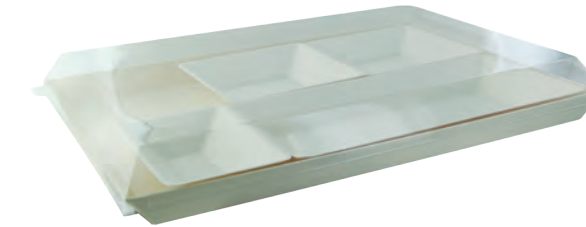

Wood Samurai Tray Bento Box with 4 Eco Design Sugarcane Compartments - 300 VIP Sets

SKU: SAMECO1 Kit Includes

- 1 Case of 210ECOD1414 (8oz) QTY: 600pcs/cs
- 1 Case of 210ECOD2614 (24oz) QTY: 500pcs/cs
- 1 Case of 210ECOD140 (5oz) QTY: 800pcs/cs
- 3 Cases of 210SAMBQ274 (64oz) QTY: 100pcs/cs
- 6 Case of 210SAMLT274 QTY: 50pcs/cs