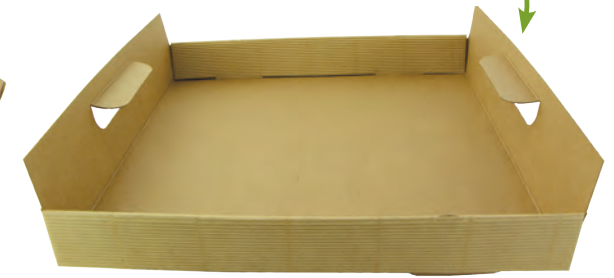

NEW

Kraft Paper Tray with Handles
L:15in W:11in H:1.7in
QTY: 100 pcs (2 x 50 pcs)
SKU: 210PAPTRAY39