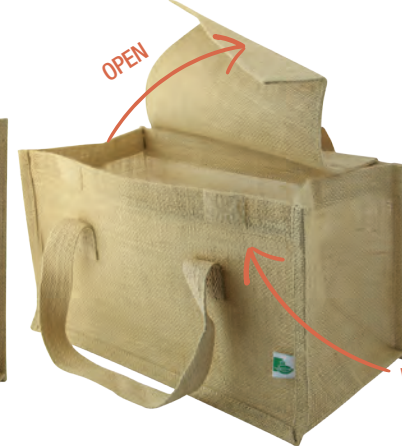

OPEN

W: 14in Gusset: 7.1in H: 7.5in
QTY: 20 pcs (1 x 20 pcs)
SKU: 294BAGJU3018