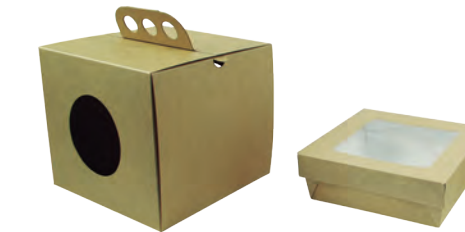

Brass Knuckles «Picnic» Bento Box with 2 Window Box Compartments - 200 VIP Sets

SKU: CDP176KRAY5 Kit Includes

2 Cases of 210KRAYB155 (34oz) QTY: 250pcs/cs
2 Cases of 210CDP177 QTY: 100pcs/cs