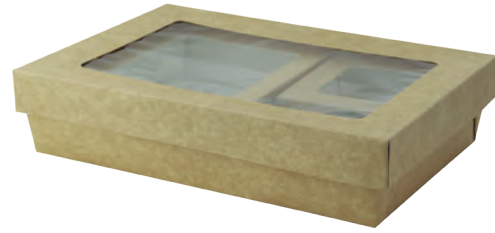

Kraft Rectangular Bento Box with 3 Compartments - 1000 VIP Sets

SKU: KRAYB3COMP Kit Includes

- 5 Cases of 210KARECB2215 (50oz) QTY: 200pcs/cs
- 4 Cases of 210KRAYB115 (12oz) QTY: 250pcs/cs
- 4 Cases of 210KRAYB85 (7oz) QTY: 250pcs/cs
- 1 Case of 210POB61 (2.3oz) QTY: 1000pcs/cs
- 1 Case of 209POPETL2 QTY: 2500pcs/cs