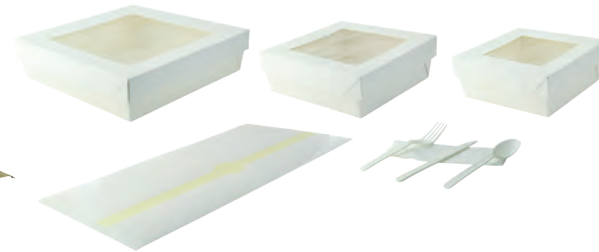

The Perfect Kraft Delivery Kit - 500 VIP Sets

SKU: KRAYBLAP Kit Includes

2 Cases of 210KRAYB85 (7oz) QTY: 250pcs/cs
 2 Cases of 210KRAYB135 (22oz) QTY: 250pcs/cs
 3 Cases of 210KRAYB195 (60oz) QTY: 200pcs/cs
 1 Case of 210LAP40 QTY: 500pcs/cs
 2 Cases of 210CVPLK416BB QTY: 250pcs/cs