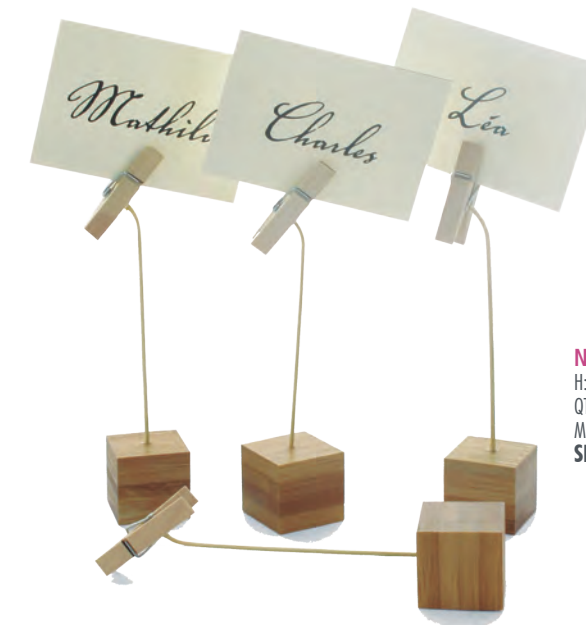

NAK Sign Clip With Bamboo Base
H: 5.1in Base: 0.9 x 0.9in
QTY: 144 pcs (12 x 12 pcs)
Material: Bamboo
SKU: 209BBNAK