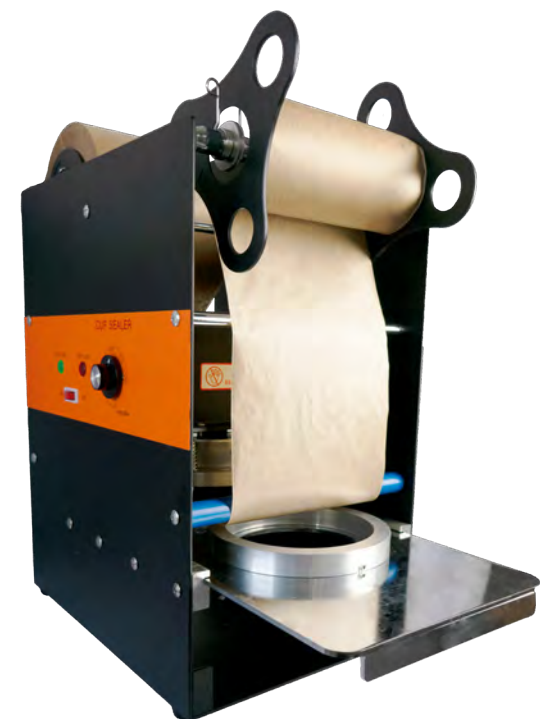

REVOLUPACK

Industrial Tabletop Sealing Machines

Eco-Friendly

Cost-Effective

Little Assembly Required

SKU: 294SCEL205MUS
L:49 x W:40 x H:55cm
L:19.3 x W:15.7 x H:21.7in
Weight: 27kg = 59 lbs
POWER SUPPLY: 110V/60HZ
OUTPUT: 300 CUPS/H
POWER: 300W