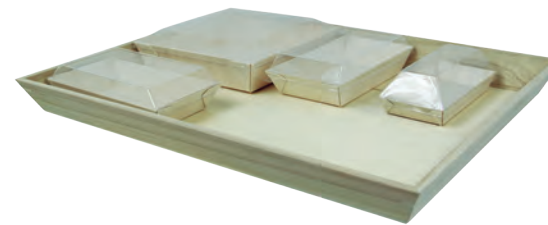

Heavy Wooden Tray Bento Box with 4 Wooden Samurai Dish Compartments - 100 VIP Sets

SKU: NOA39SAM4 Kit Includes

- 10 Cases of 210WOODTRAY39 QTY: 10pcs/cs
- 2 Cases of 210NOAHLID39 QTY: 50pcs/cs
- 2 Cases of 210SAMBQ85 QTY: 100pcs/cs
- 2 Cases of 210SAMLT85 QTY: 100pcs/cs
- 1 Case of 210SAMBQ65 QTY: 100pcs/cs
- 1 Case of 210SAMLT65 QTY: 100pcs/cs
- 1 Case of 210SAMBQ170 QTY: 100pcs/cs
- 1 Case of 210SAMLT170 QTY: 100pcs/cs