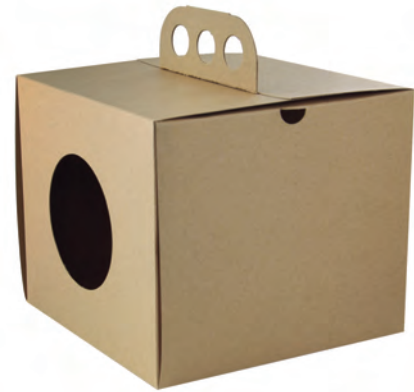

PERFECT TAKEOUT LUNCH BOX TO STYLE THE DELIVERY

Brass Knuckles Take Out
Lunch Box
L:6.9in W:6.9in H:5.9in
QTY: 100 pcs (4 x 25 pcs)
SKU: 210CDP177