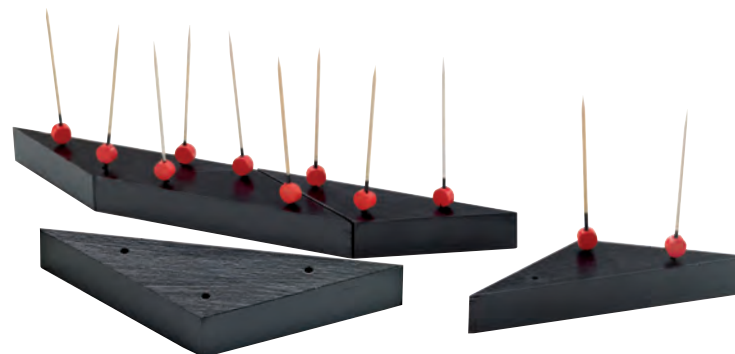

SIMA Black Bamboo Pick Holder 3 Pieces

L:5.5in W:1.5in H:0.8in
QTY: 10 pcs (1 x 10 pcs)
Material:Bamboo
SKU: 209BBSIMA

L:3.5in W:0.38in
QTY: 500 pcs (10 x 50 pcs)
Material:Bamboo
SKU: 209BBNEMKIN

L:3.5in W:0.41in
QTY: 500 pcs (10 x 50 pcs)
Material:Bamboo
SKU: 209BBNEMKA

L:2.8in
QTY: 2000 pcs (20 x 100 pcs)
Material:Bamboo
SKU: 209BBKITA