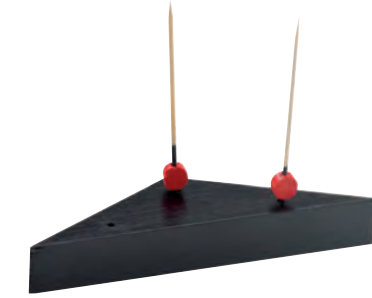

Bamboo Reusable Taco Holder for 3 Tacos

L:8.2in W:4in H:1.9in
 QTY: 5 pcs (1 x 5 pcs)
 Material:Bamboo
 SKU: 210STAC162

SIMA Black Bamboo Pick Holder 3 Pieces

L:5.5in W:1.5in H:0.8in
 QTY: 10 pcs (1 x 10 pcs)
 Material:Bamboo
 SKU: 209BBSIMA