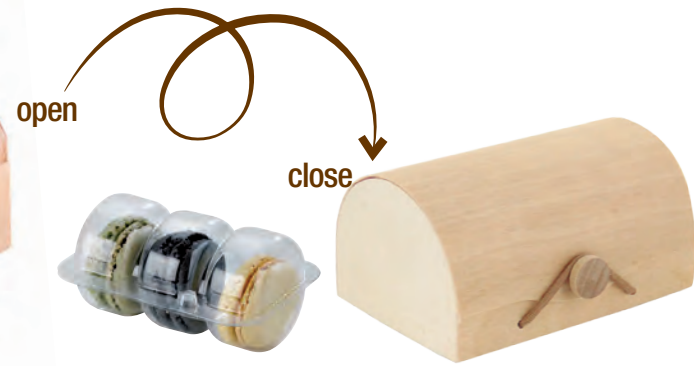

Insert for 3 Macarons (1x3) with Clip Closure
D:1.85in L:3.6in W:2.6in 0.7in
QTY: 300 pcs (6 x 50 pcs)
Material:Plastic
SKU: 210MACINS3