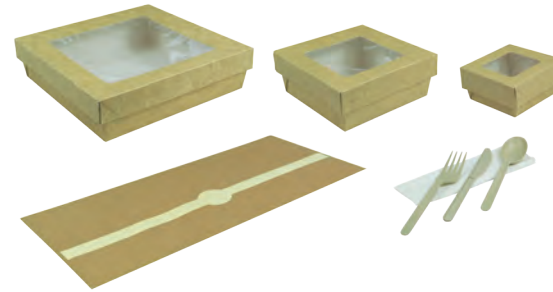

The Perfect Kraft Delivery Kit - 500 VIP Sets

SKU: KRAYBLAP Kit Includes

2 Cases of 210KRAYB85 (7oz) QTY: 250pcs/cs
 2 Cases of 210KRAYB135 (22oz) QTY: 250pcs/cs
 3 Cases of 210KRAYB195 (60oz) QTY: 200pcs/cs
 1 Case of 210LAP40 QTY: 500pcs/cs
 2 Cases of 210CVPLK416BB QTY: 250pcs/cs