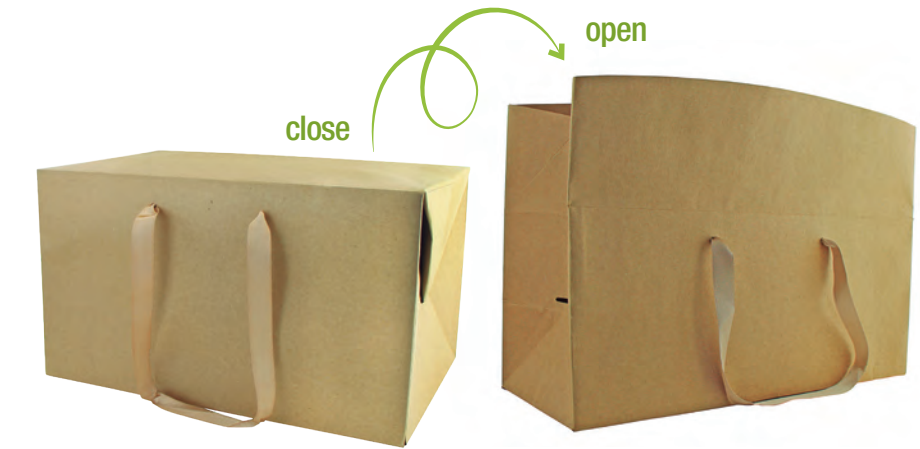

Kraft Take Out Lunch Box with Handles
 L:13in W:13in H:6.7in
 QTY: 20 pcs (1 x 20 pcs)
SKU: 210LUNCHG03

Kraft Take Out Lunch Box with Handles
 L:12.6in W:8.7in H:6.7in
 QTY: 20 pcs (1 x 20 pcs)
SKU: 210LUNCHG04